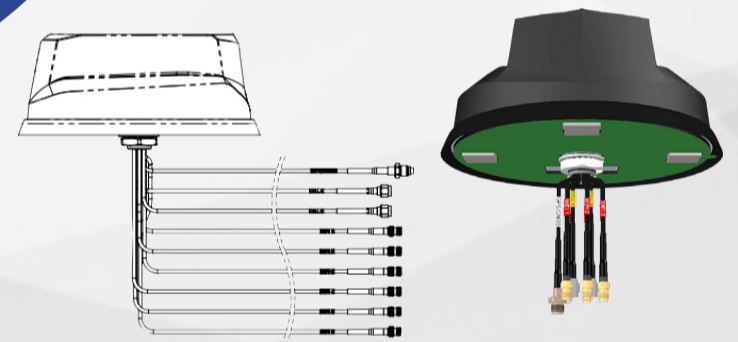

Great White® 5G MiMo Antenna

Up to 9 separately fed antennas in a single distinctive housing.

Performance Features

- 2x2 MiMo 5G/4G LTE
- 617-960 / 1710-6000MHz
- Optional Integrated GPS/GNSS
- Up to 6x6 MiMo WiFi 2.4/5.0-7.1GHz
- UN ECE R 118 Compliant Cable Feeds
- IP66 and IK10 Certified

IP69K **IK10**
RATED RATED

Key Users

- Police & Law Enforcement
- EMS & Fire
- Mass Transit buses and coaches
- Utility Vehicles

Product Features

- Available in black or white
- Single hole mounting - reduces vehicle damage, installation time & cost
- Can be mounted on a metallic or non-metallic panel surface
- Suitable for FirstNet (USA) and ESN (UK) Public Safety Networks
 - Panel Mount
- Pre-terminated antenna connectors as standard
- Flame retardant Halogen free radome

Product Dimensions

- Height - 75mm / 3"
- Width - 180mm / 7.1"
- Weight - 0.8kg / 1.8lb

Routers

Sierra Wireless	Cradlepoint	Peplink	DIGI
MP70, MG90, MG90 5G & RV55	IBR900 & IBR1700	MAX-HD2 & MAX-HD4	WR54 & TX64