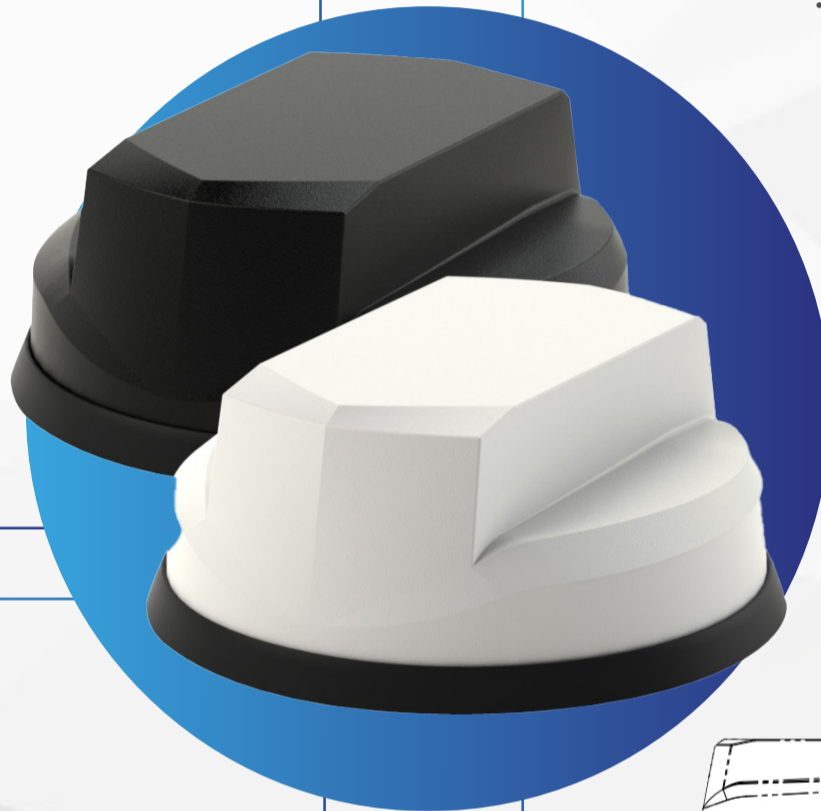

Great White® 5G MiMo Antenna

Up to 9 separately fed antennas in a single distinctive housing.

Performance Features

- 2x2 MiMo 5G/4G LTE
- 617-960 / 1710-6000MHz
- Optional Integrated GPS/GNSS
- Up to 6x6 MiMo WiFi 2.4/5.0-7.1GHz
- UN ECE R 118 Compliant Cable Feeds
- IP66 and IK10 Certified

IP69K **IK10**
RATED RATED

Key Users

- Police & Law Enforcement
- EMS & Fire
- Mass Transit buses and coaches
- Utility Vehicles

Product Features

- Available in black or white
- Single hole mounting - reduces vehicle damage, installation time & cost
- Can be mounted on a metallic or non-metallic panel surface
- Suitable for FirstNet (USA) and ESN (UK) Public Safety Networks
 - Panel Mount
- Pre-terminated antenna connectors as standard
- Flame retardant Halogen free radome

Product Dimensions

- Height - 75mm / 3"
- Width - 180mm / 7.1"
- Weight - 0.8kg / 1.8lb

Routers

Sierra Wireless	Cradlepoint	Peplink	DIGI
MP70, MG90, MG90 5G & RV55	IBR900 & IBR1700	MAX-HD2 & MAX-HD4	WR54 & TX64